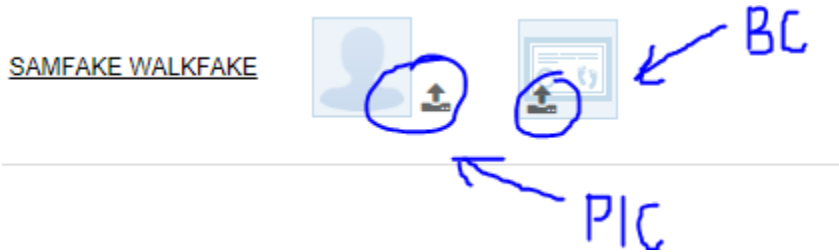

Go to <https://fcusasoccer.msysalive.com>

Click on MEMBER LOGIN

Enter user name and password and click SIGN ON

A screenshot of the Stack Sports Single Sign On login page. The page has a dark blue header with the "stacksports" logo and the text "Single Sign On." Below the header, there is a white login card. At the top of the card, there is a back arrow and the text "Hi tarik9@fcusasoccer.com". Below this, there is a user profile section with a circular icon containing a person silhouette and the text "tarik9@fcusasoccer.com". Underneath the profile section is a password input field with a lock icon and the text "Password". Below the password field, there is a link that says "Forgot Your Password?". At the bottom of the card, there is a dark blue button with the text "SIGN ON" in white.

Select which document you would like to upload

Click on Image Icon to select a head shot photo from your saved files

For PIC, use the cropping tools to make sure the photo is centered with the least amount of background area as possible.