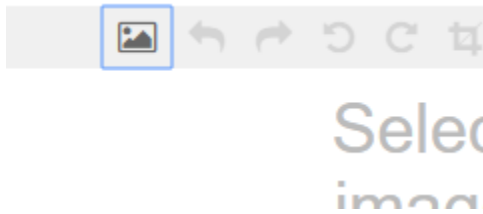

Go to <https://fcusasoccer.msysalive.com>

Click on MEMBER LOGIN

Enter user name and password and click SIGN ON

A screenshot of the Stack Sports Single Sign On login page. The page has a dark blue header with the "stacksports" logo and the text "Single Sign On." Below the header, there is a white login card. At the top of the card, there is a back arrow and the text "Hi tarik9@fcusasoccer.com". Below this, there is a user profile section with a circular icon containing a person silhouette and the text "tarik9@fcusasoccer.com". Underneath the profile section is a password input field with a lock icon and the text "Password". Below the password field, there is a link that says "Forgot Your Password?". At the bottom of the card, there is a dark blue button with the text "SIGN ON" in white.

Select which document you would like to upload

Click on Image Icon to select a head shot photo from your saved files

For PIC, use the cropping tools to make sure the photo is centered with the least amount of background area as possible.