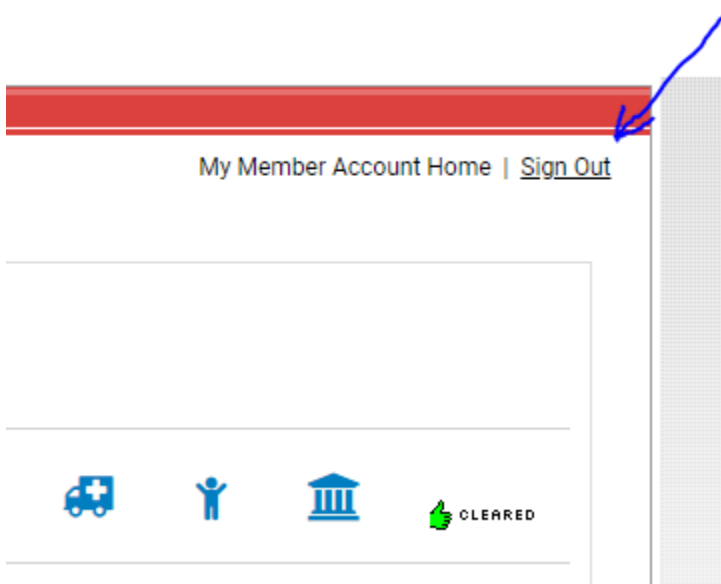

For PIC, use the cropping tools to make sure the photo is centered with the least amount of background area as possible.

For BC, select the file from our saved documents on your PC.

Click Sign Out after saving the uploads